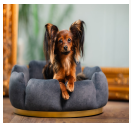

Creating Brands of the Future

Camelia S

373.00 €

This designer sofa will provide your furry family member with royal comfort while also blending in perfectly with almost any décor.

Camelia is a sofa that combines striking design, top quality and exceptional comfort. The soft, padded structure, made of the highest quality fabric, will encourage your pet to take a comfortable nap and provide him with maximum sleeping comfort.

We believe that your dog deserves the best, which is why we only use the highest quality furniture fabrics (Martindale test over 100 thousand rubs) "Pet Friendly", which is demonstrated by very easy removal of hair or dirt and does not allow them to be absorbed into the fabric. At the same time, the upholstery remains soft and pleasant to the touch. If necessary, the removable cushion cover can be easily washed in the washing machine to refresh it. This high-quality sofa has an elegant metal base that insulates from cold or hot floors and thus provides its elegant finish.

The sofa seat is covered with thermoplastic Viscor foam, which increases the body support surface by up to 60% compared to a regular mattress. This reduces pressure on blood vessels, which in turn has a beneficial effect on circulation and regeneration during sleep. Due to the antibacterial properties of the materials, the sofa remains